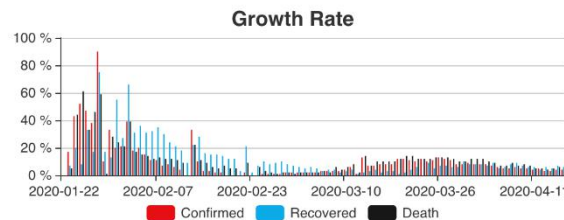

Growth Rate (confirmed, recovered, death)

确诊、治愈与死亡增长率