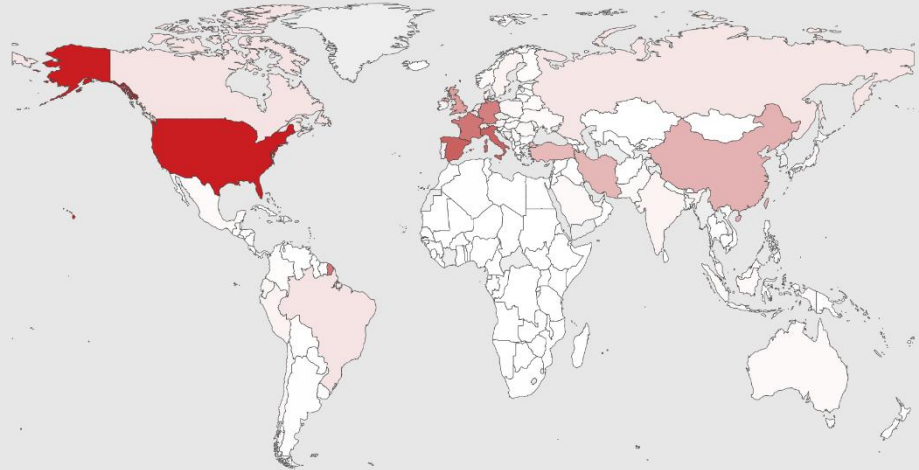

## GLOBAL EPIDEMIC DATA REPORT

DATA UPDATE ON 2020-04-16

### Growth Rate

CLICK A COUNTRY FOR DETAIL REPORT

## Global Pandemic Trend

全球传播趋势

France

**147,113** / 17,942 / **33,398**

Germany

**138,221** / 4,098 / **81,800**

United Kingdom

**104,155** / 13,759 / **393**

China

**84,155** / 4,642 / **77,717**