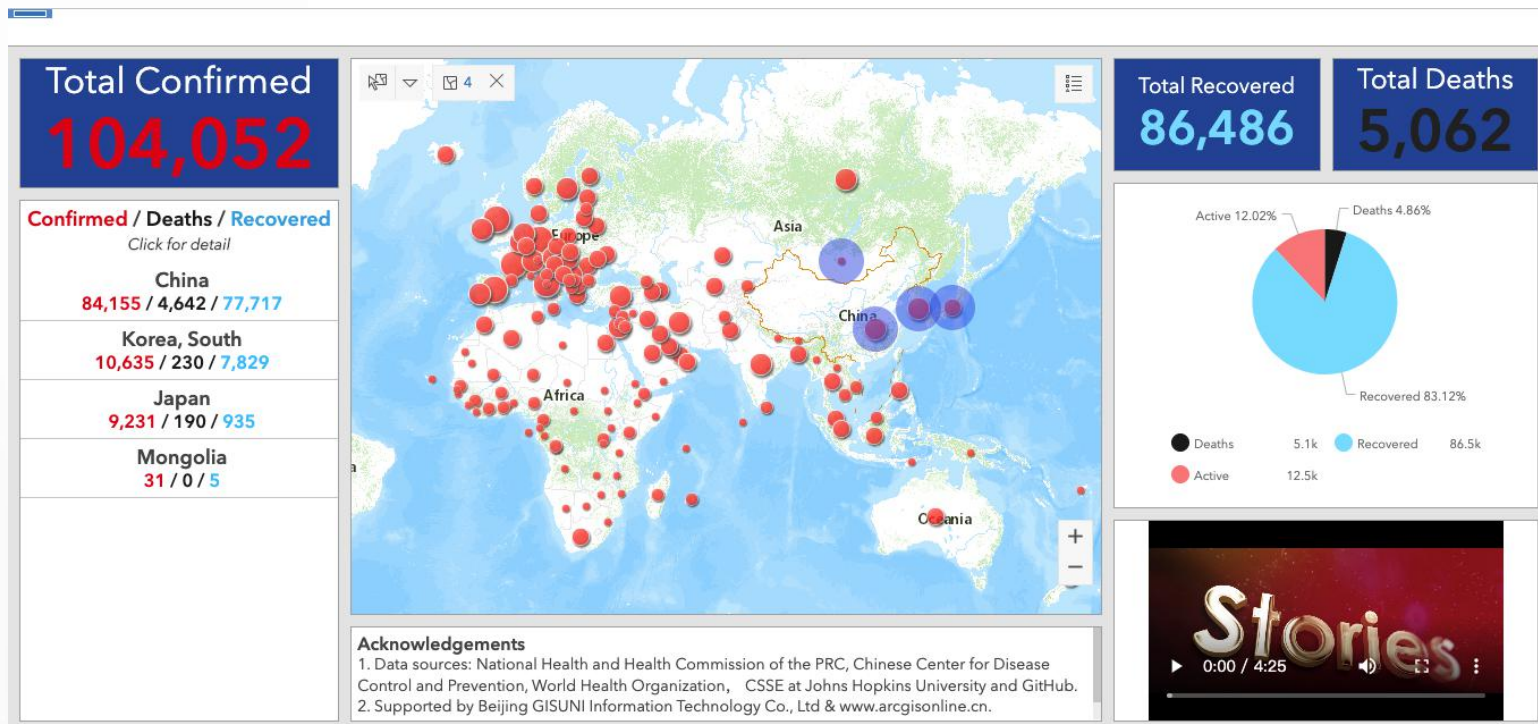

## Confirmed / Deaths / Recovered

*Click for detail*

US

**671,425** / 33,286 / **56,236**

Spain

**184,948** / 19,315 / **74,797**

Italy

**168,941** / 22,170 / **40,164**

France

**147,113** / 17,942 / **33,398**

Germany

**138,221** / 4,098 / **81,800**

United Kingdom

**104,155** / 13,759 / **393**

China

**84,155** / 4,642 / **77,717**

List  
列表

# Operability

Selecting countries to view associated data

选取国家

Welcome to visit  
欢迎访问